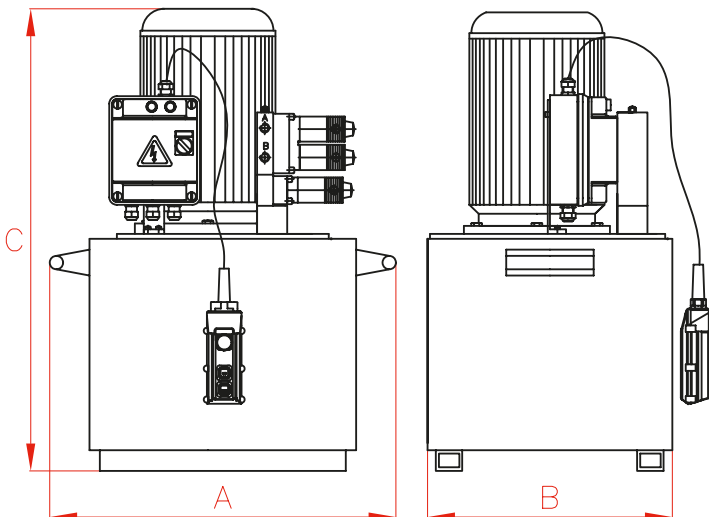

HYDRAULIC ELECTRIC PUMPS (SOLENOID VALVE)

- ✔ Remote pendant controlled solenoid valves with up, down and emergency stop button.
- ✔ Internal safety valve set at 700 bar to prevent overpressure.
- ✔ External adjustable pressure relief valve.
- ✔ For use with single acting or double acting cylinders for heavy lifting or production applications.
- ✔ Supplied with a 3 metre cable with remote pendant.
- ✔ Options: roll bars, heat exchanger, pressure gauge (glycerine or digital), wheel kit, pedal and push button remote motor control.

NOTE: Pressure gauge is not included.

Capacity	A	B	C
l	mm	mm	mm
5	370	230	500
8,5	390	310	525
12,5	410	390	550
25	470	360	670
50	540	415	750
100	830	500	840

PUMP
Accessories

P.96

HYDRAULIC POWERPACKS

Type

HBE

Capacity

5 - 100 litres

Max. pressure

700 bar

50-60 Hz 3 phase								
Tank	Flow at 700 bar	Flow at 50 bar	230 V		380V/415V		Power	Weight
l	l/min	l/min	S/A	D/A	S/A	D/A	kW	kg
5	0,36	4,00	HBE7262	HBE7272	HBE7264	HBE7274	0,75	27
8,5	0,54	5,90	HBE3362	HBE3372	HBE3364	HBE3374	1,10	35
12,5	0,54	5,90	HBE3462	HBE3472	HBE3464	HBE3474	1,10	43
12,5	0,82	8,64	HBE4462	HBE4472	HBE4464	HBE4474	1,10	45
25	1,64	14,00	HBE5562	HBE5572	HBE5564	HBE5574	2,20	83
25	3,28	11,77	HBE6562	HBE6572	HBE6564	HBE6574	5,56	95
50	1,64	14,00	HBE5662	HBE5672	HBE5664	HBE5674	2,20	135
50	3,28	11,77	HBE6662	HBE6672	HBE6664	HBE6674	5,50	165
100	3,28	11,77	HBE6762	HBE6772	HBE6764	HBE6774	5,50	245